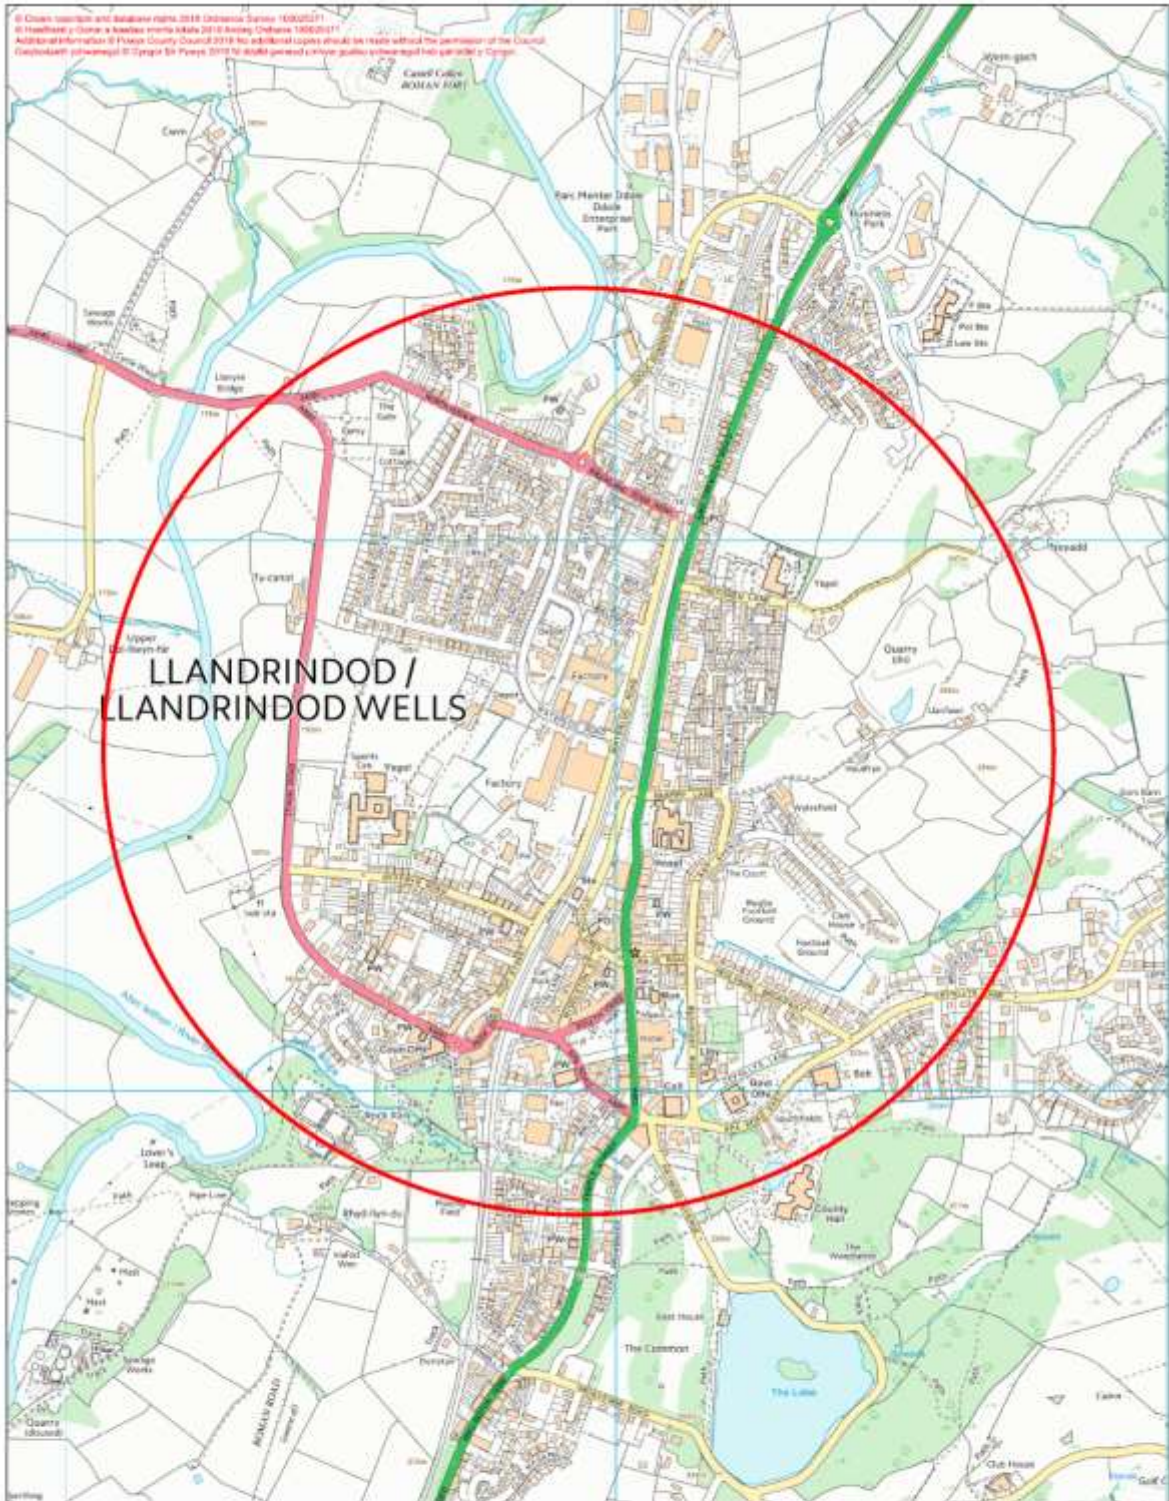

ANNEX A – TOWN MAPS

BRECON

Cyngor Sir **Powys** County Council

BRECON

Printed by: edswamp1 Date: 25/04/2018

LAMPETER

Cyngor Sir **Powys** County Council

Lampeter

Printed by: edswamp1 Date: 09/10/2018

LLANDRINDOD WELLS

LLANDYSUL

NEWTOWN

TREGARON