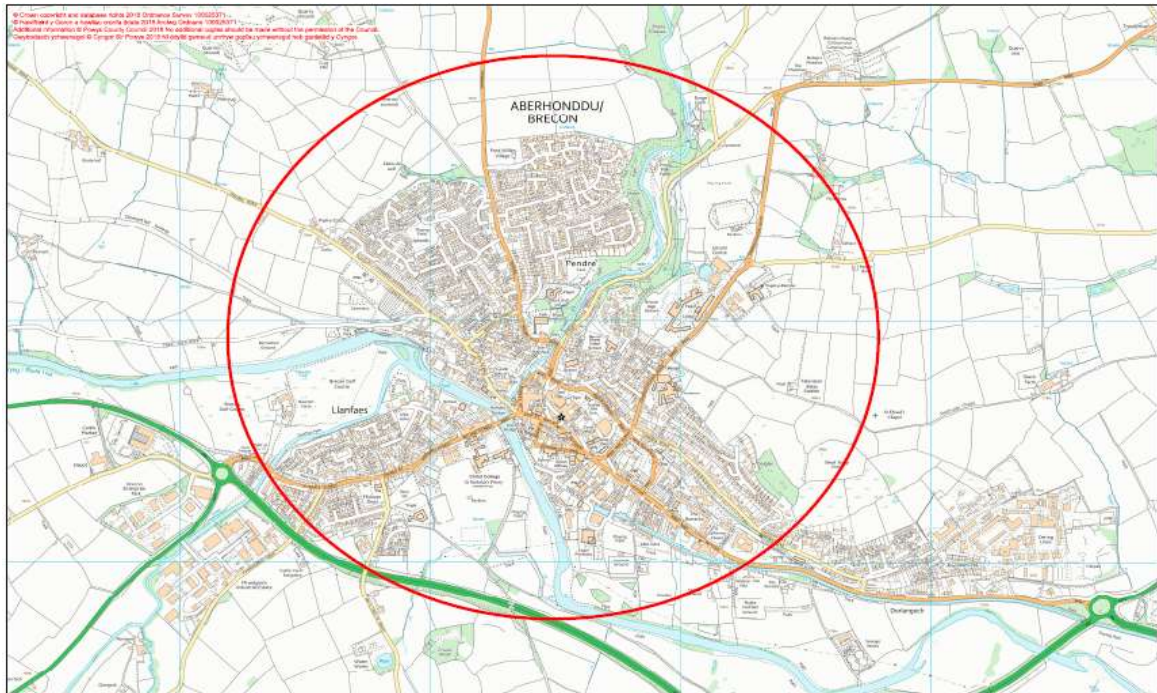

ANNEX A – TOWN MAPS

BRECON

Cyngor Sir **Powys** County Council

BRECON

Printed by: edswamp1 Date: 25/04/2018

LAMPETER

Cyngor Sir **Powys** County Council

Lampeter

Printed by: edswamp1 Date: 09/10/2018

LLANDRINDOD WELLS

LLANDYSUL

NEWTOWN

TREGARON